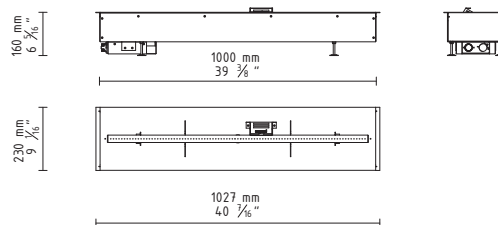

- For outdoor use
- Easy installation
- Flame height regulation
- Linear-shape burner
- LPG powered
- Safety sensor
- No electrical connection required
- CE certified components

TECHNICAL DATA:

Net weight: 21 kg / 46 lbs

Heat output net: min.: 7 kW; max.: 12 kW min.: 23202; max.: 40263 BTU

Gas pressure: 37 mbar / 15 w.c.

Gas rate: min.: 0,5 kg/h; max.: 0,9 kg/h / min.: 1,2 lbs/h; max.: 2 lbs/h

Finish:

stainless steel

DIMENSIONS: