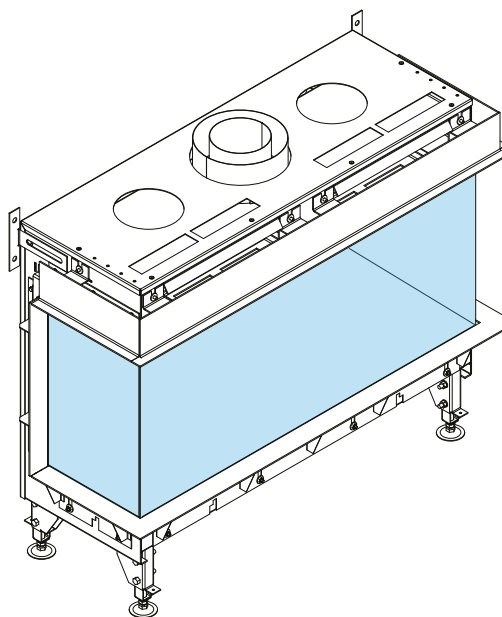

Valentino INDOOR GAS FIREPLACE

Valentino 1000 LFR

With the three sided open fire you can create an eye catching feature

FEATURES

- Linear-shape burner
- 15 levels of flame height
- LPG or Natural Gas powered
- Safety sensors
- Child lock
- Thermostat
- Eco flow mode
- Module division mode
- Anti - reflective glass
- Remote control
- Smart Home System compatible
- Heat inflector
- Heat efficiency
- Regulated supports
- Automatic ignition
- CE Certified

SPECIFICATION

FUEL OPTION		G20 (NATURAL GAS)	G31 (LPG)
Fire view	-	Left, Front & Right	
Nominal heat output	kW	6,4	6,7
Gas consumption	kg/h	-	0,20*-0,70
Gas consumption	m³/h	0,25*-0,90	-
Flue system	mm	concentric flue 200/130	
Glazing	-	anti-reflective glass	
Interior finish	-	black matt	
Control	-	remote control & SHS	
Combustion system	-	closed	
Power supply	V	230	
Built-in depth	mm	425,5 + 50**	
Fire view width	mm	1008	
Fire view height	mm	445	

* only middle section switched on at the lowest level

**the minimum space between a wall and the device

DIMENSIONS

AVAILABLE DECORATIVE ACCESSORIES

OPTIONAL