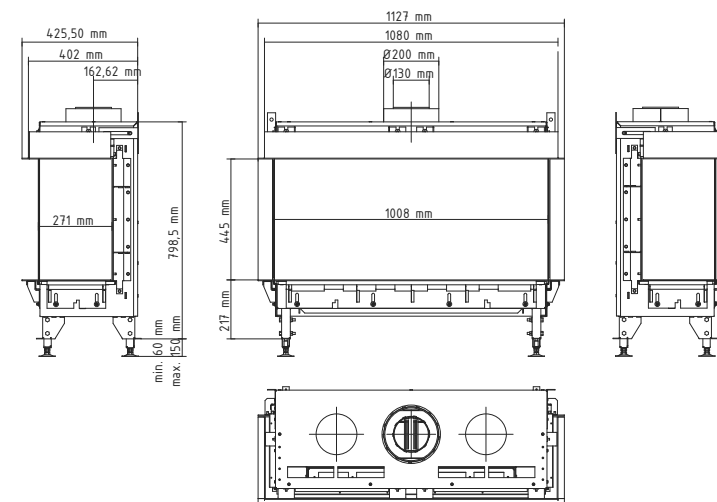

SPECIFICATION

FUEL OPTION		G20 (NATURAL GAS)	G31 (LPG)
Fire view	-	Left, Front & Right	
Nominal heat output	kW	6,4	6,7
Gas consumption	kg/h	-	0,20*-0,70
Gas consumption	m³/h	0,25*-0,90	-
Flue system	mm	concentric flue 200/130	
Glazing	-	anti-reflective glass	
Interior finish	-	black matt	
Control	-	remote control & SHS	
Combustion system	-	closed	
Power supply	V	230	
Built-in depth	mm	425,5 + 50**	
Fire view width	mm	1008	
Fire view height	mm	445	

* only middle section switched on at the lowest level

**the minimum space between a wall and the device

DIMENSIONS

AVAILABLE DECORATIVE ACCESSORIES

OPTIONAL