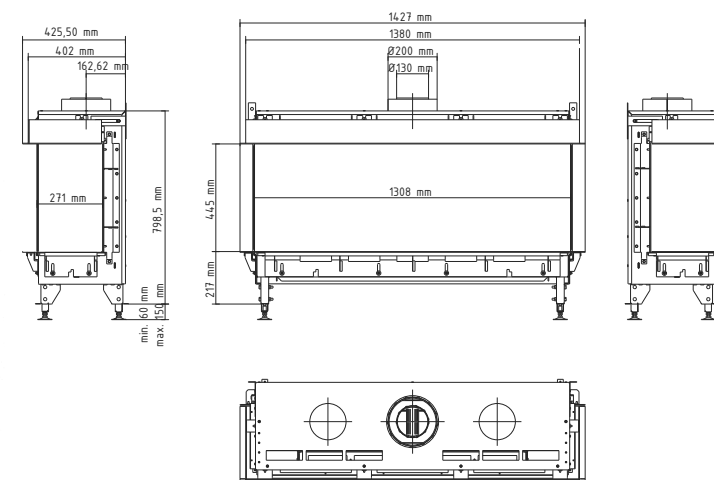

Valentino INDOOR GAS FIREPLACE

Valentino 1300 LFR

With the three sided open fire you can create an eye catching feature

FEATURES

- Linear-shape burner
- 15 levels of flame height
- LPG or Natural Gas powered
- Safety sensors
- Child lock
- Thermostat
- Eco flow mode
- Module division mode
- Anti - reflective glass
- Remote control
- Smart Home System compatible
- Heat inflector
- Heat efficiency
- Regulated supports
- Automatic ignition
- CE Certified

SPECIFICATION

FUEL OPTION		G20 (NATURAL GAS)	G31 (LPG)
Fire view	-	Left, Front & Right	
Nominal heat output	kW	8,5	7,4
Gas consumption	kg/h	-	0,20*-0,78
Gas consumption	m³/h	0,29*-1,20	-
Flue system	mm	concentric flue 200/130	
Glazing	-	anti-reflective glass	
Interior finish	-	black matt	
Control	-	remote control & SHS	
Combustion system	-	closed	
Power supply	V	230	
Built-in depth	mm	425,5 + 50**	
Fire view width	mm	1308	
Fire view height	mm	445	

* only middle section switched on at the lowest level

**the minimum space between a wall and the device

DIMENSIONS

AVAILABLE DECORATIVE ACCESSORIES

OPTIONAL